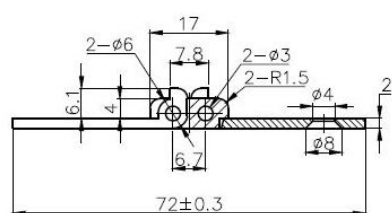

PRODUCT SHEET

Description:

Sewing Table Hinge, Brass, 30x72x2mm, Sanded

Item number:

15.11.350-1

Units	Box	Carton	HS Code	Barcode
Pcs.	40	400	8302100090	
				5704866057196

SISO A/S

Mileparken 11
DK-2740 Skovlunde
Denmark
VAT: DK 24786013

Phone +45 45 830 900

www.siso.dk
siso@siso.dk

Danske Bank
Nytorv Branch
Copenhagen
SWIFT: DABADKKK

Account no.
4180 3112 112936
IBAN Account
DK7230003112112936