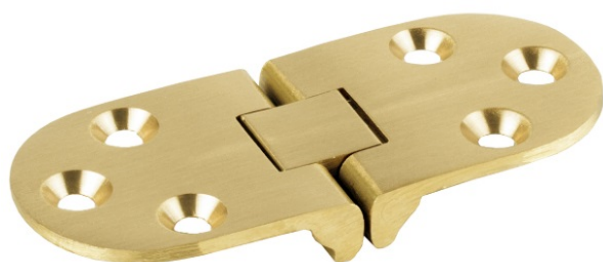

PRODUCT SHEET

Description:

Sewing Table Hinge, Brass, 30x72x2mm, Sanded

Item number:

15.11.350-1

Units	Box	Carton	HS Code	Barcode
Pcs.	40	400	8302100090	
				5704866057196

SISO A/S

Mileparken 11
DK-2740 Skovlunde
Denmark
VAT: DK 24786013

Phone +45 45 830 900

www.siso.dk
siso@siso.dk

Danske Bank
Nytorv Branch
Copenhagen
SWIFT: DABADKKK

Account no.
4180 3112 112936
IBAN Account
DK7230003112112936